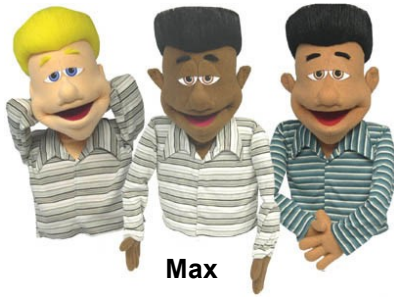

Characters

You choose the skin color, eye color and hair color.

All police vehicles come equipped with sirens, seatbelts and flashing lights.

Many other vehicles are available and the selection varies frequently.